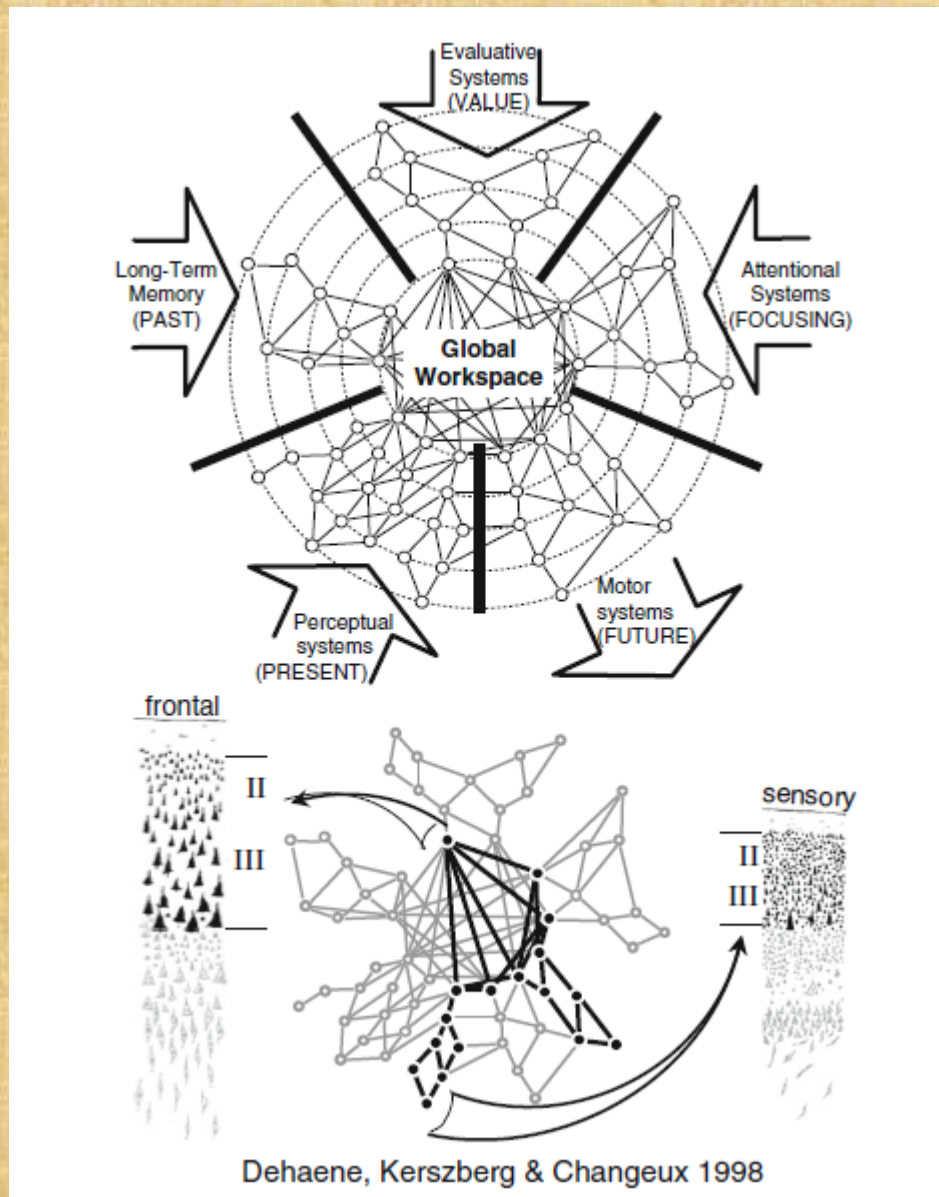

# **Mental states and consciousness**

Antonino Raffone

*Sapienza University of Rome*

The Global Neuronal Workspace model of conscious access

Mental states and the interaction between amygdala and prefrontal cortex (Salzman & Fusi, 2010)

# Turing Machine

# Brain Turing Machine (Zylberberg et al., 2011)

Gamma band oscillations in different consciousness states (Hobson, 2009)

The Global Neuronal Workspace model of conscious access

Dehaene, Kerszberg & Changeux 1998