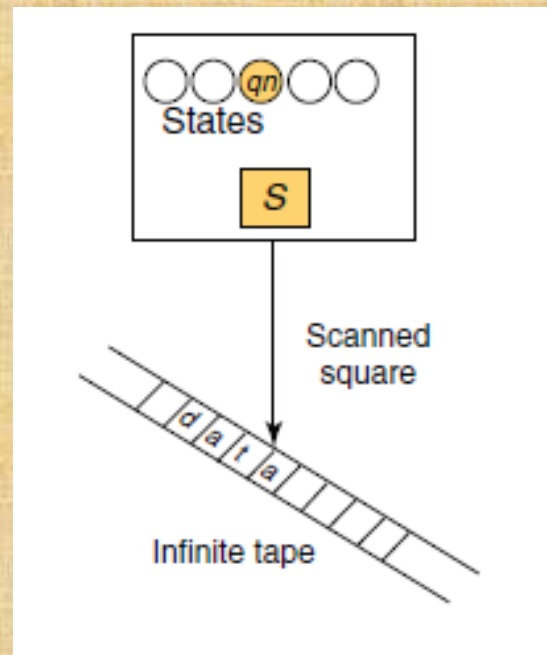

Turing Machine